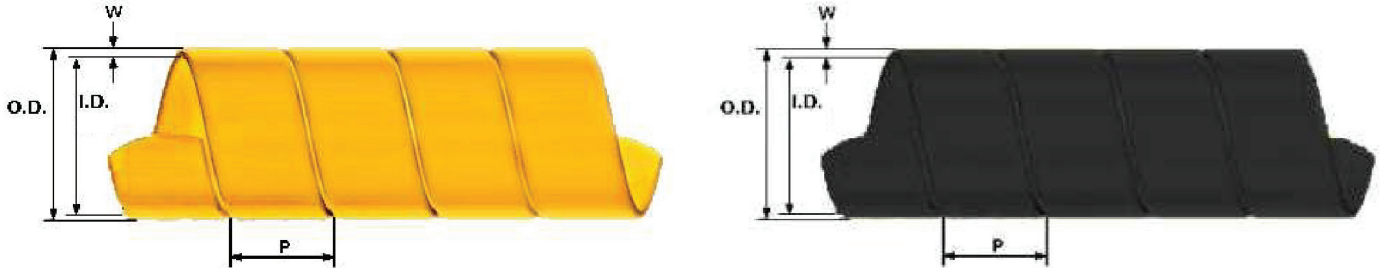

## BEVELLED SPIRAL GUARD

### BLACK AND YELLOW PROTECTIVE HOSE SPIRAL GUARD

#### FEATURES AND USES:

- Easy to install on loose or mounted hoses and cables
- Strong, flexible and lightweight
- UV Resistant
- Beveled edges for safety
- Prevents hose wear due to friction and abrasion
- Protects hoses from harsh external forces
- Used for bundling hoses and cables

#### SPECIFICATIONS

ITEM NO. BLACK	ITEM NO. YELLOW	RANGE OF USE	I.D. (INCH)	O.D. (INCH)	WALL (W) (INCH)	PITCH (P) (INCH)	LENGTH (FEET)
SPT0203	SPT0203Y	02 > 03	0.39	0.50	0.06	0.40	66 FT
SPT0204	SPT0204Y	03 > 04	0.51	0.63	0.07	0.48	66 FT
SPT0408	SPT0408Y	04 > 08	0.67	0.79	0.08	0.63	66 FT
SPT0810	SPT0810Y	08 > 10	0.83	0.98	0.08	0.86	66 FT
SPT1016	SPT1016Y	10 > 16	1.06	1.26	0.10	0.94	66 FT
SPT1620	SPT1620Y	16 > 20	1.37	1.57	0.10	1.06	66 FT
SPT2024	SPT2024Y	20 > 24	1.77	1.97	0.12	1.48	66 FT
SPT2432	SPT2432Y	24 > 32	2.32	2.48	0.14	1.57	66 FT
SPT3240	SPT3240Y	32 > 40	2.72	2.95	0.15	1.65	66 FT
SPT4850	SPT4850Y	48 > 50	3.23	3.54	0.19	1.78	66 FT
SPT6470	SPT6470Y	64 > 70	3.94	4.33	0.22	2.17	40FT
SPT7076	SPT7076Y	70 > 76	5.04	5.51	0.26	2.17	30 FT